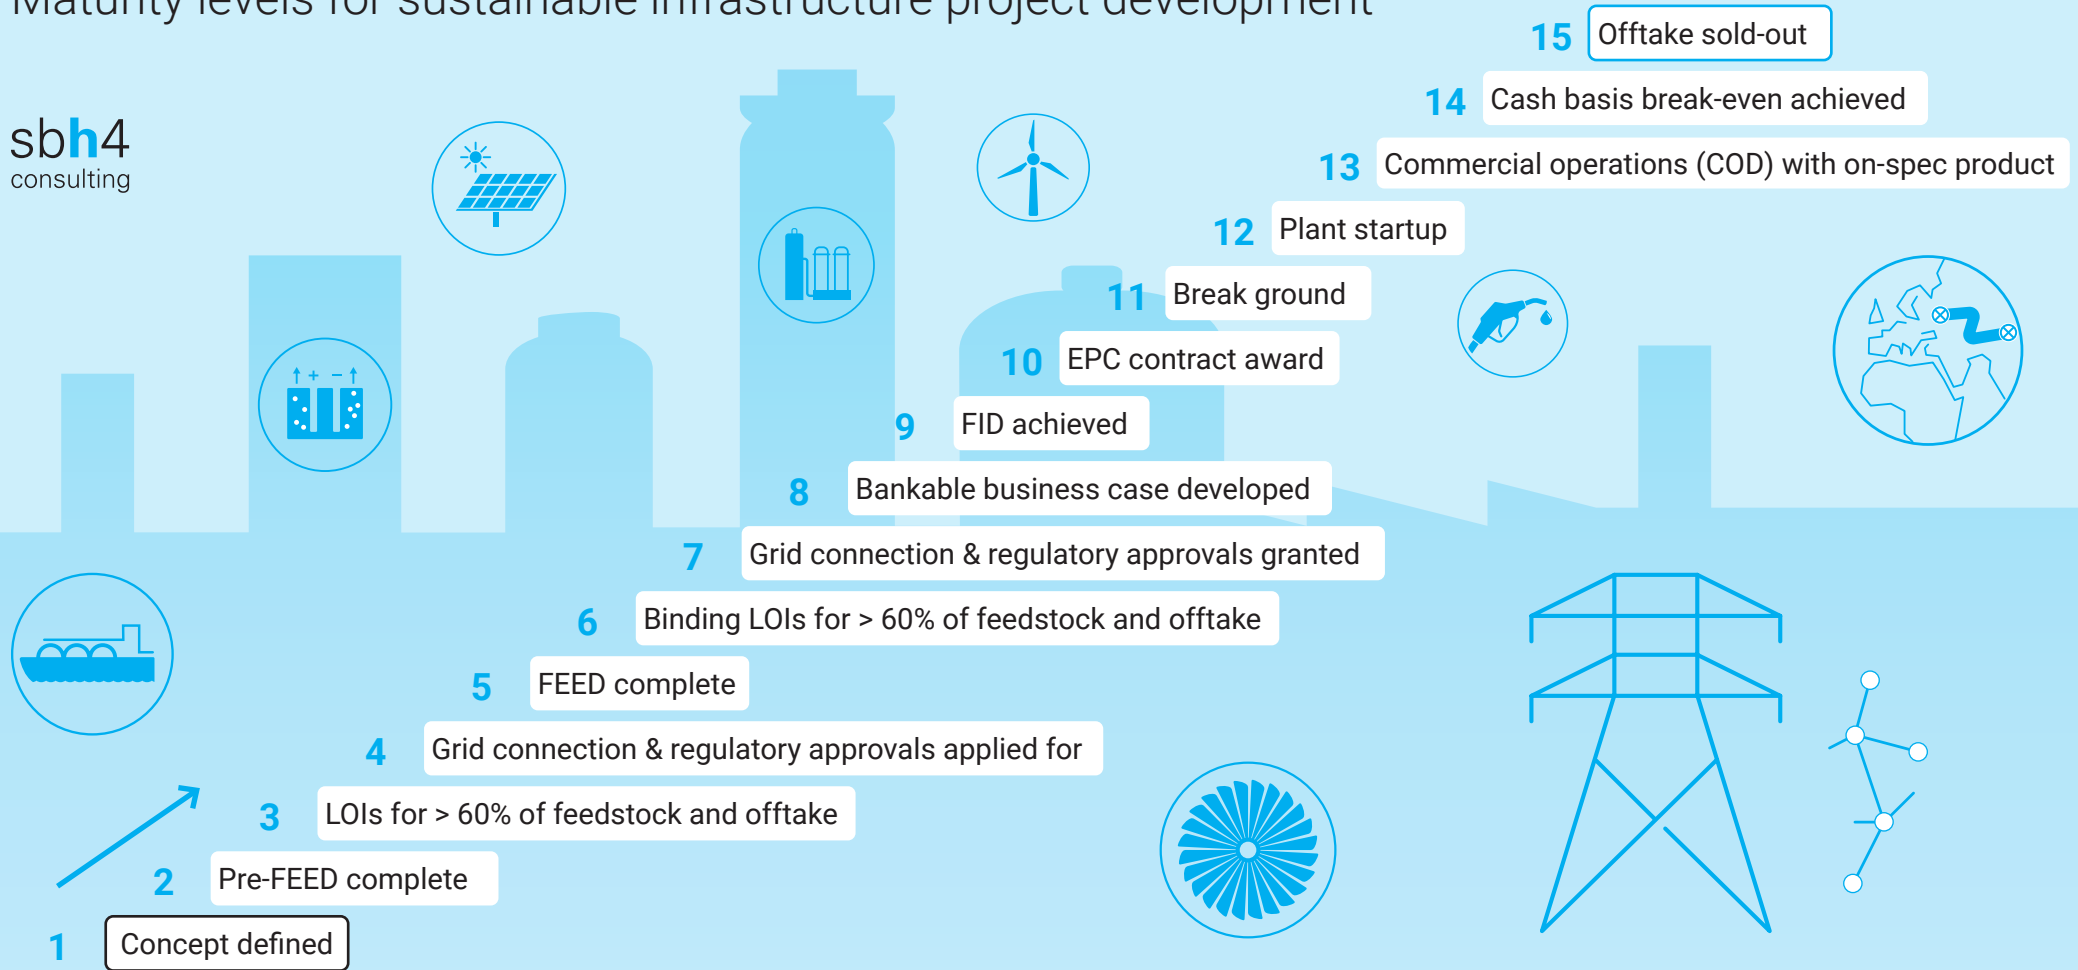

PML – Project Maturity Level

Maturity levels for sustainable infrastructure project development

sbh4
consulting

Advisory and due diligence for net-zero technologies,
projects and strategies.

sbh4